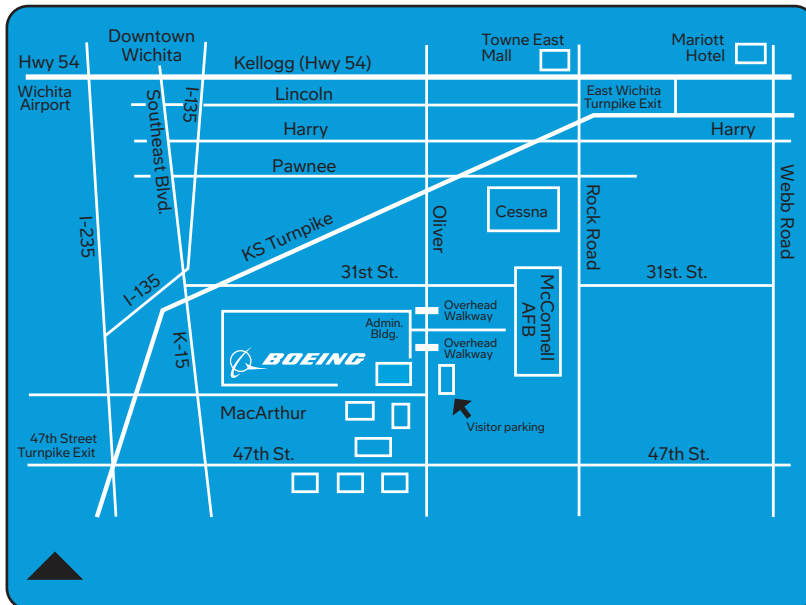

Take exit 3A from I-135 S/KS-15 S/US-81 S

Merge onto US-400 E/US-54 E

Take the exit onto I-135 S/KS-15 S/US-81 S
toward Oklahoma City

Take exit 3A for KS-15 S/Southeast Blvd

Take E 31st St S to S Oliver St in Riverside

Continue onto KS-15 S/Southeast Blvd

Turn left onto E 31st St S

Turn right onto S Oliver St

Boeing

3365 South Oliver Street, Wichita, KS 67210

Arriving at 3801 S. Oliver (0.0 mile)

Administration Building, 2-270A

Located at the intersection of Oliver and MacArthur on the northwest side of the intersection. Visitor parking is located directly across the street from the Administration Building on the east side of Oliver in D lot. You may park in white lined stalls reserved for visitors.