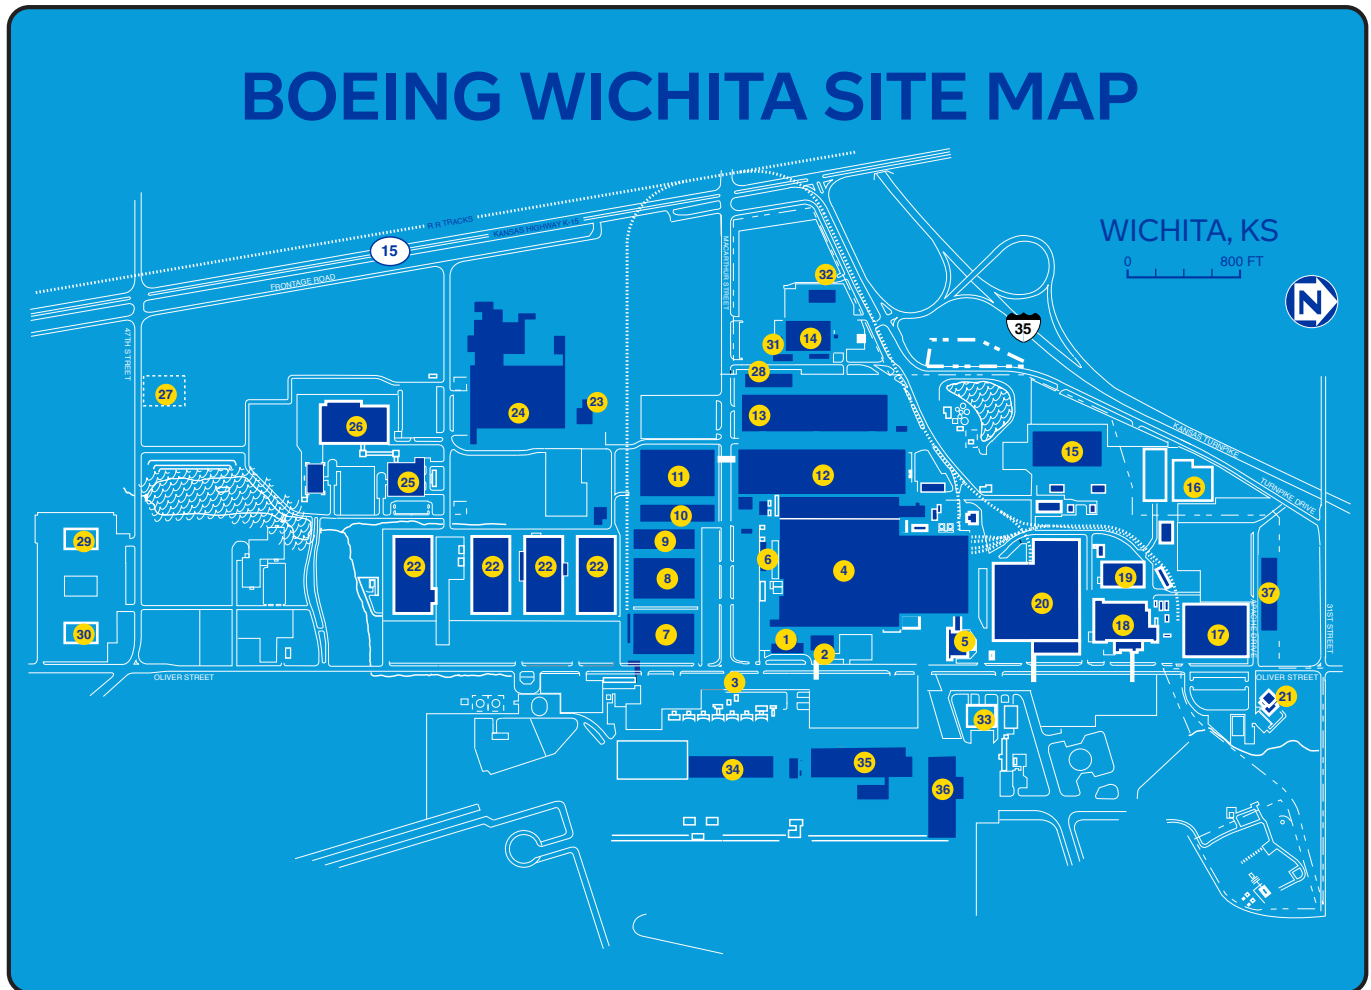

Where We're Located

South Wichita, near McConnell Air Force Base.

Visitor Protocol

Welcome to our Boeing Wichita site! We host suppliers, customers and special guests for business visits. Safety first.

We meet all federal, state and local requirements—and we need your help to keep everyone safe.

In an emergency, call **316-526-3333**.

SCAN TO VIEW
TOUR SAFETY VIDEO

Campus Map

- | | |
|--|--|
| 1. Administration Building (2-270A) | 20. Strut-Nacelle Building - East (1-198D) |
| 2. Cafeteria Building (2-333B) | 21. HR/Spirit Employee Office (40-003V) |
| 3. Visitor Parking | 22. Industrial Park 1-2-3-4 (3-193K, 191M, 1900, 187S) |
| 4. Plant II Factory (2-297F) | 23. Paint Complex (3-225N) |
| 5. Camo 2 (2-354H) | 24. Composite Fuselage Facility (3-224R) |
| 6. Security / Badging Office (2-257F) | 25. Data Center (3-205U) – Boeing Building |
| 7. Sheet Metal Fab - South (3-193G) | 26. Engineering Lab Complex (3-215W) |
| 8. Warehouse 2 (3-213H) | 27. Stearman Substation |
| 9. Tool Storage (3-223J) | 28. Skin Polish Process Facility (2-265N) |
| 10. Raw Stock Facility (3-232J) | 29. 4501 Southside Education Center (5-5016) |
| 11. Composites Manufacturing Facility (3-238L) | 30. 4509 Building (5-5027) |
| 12. Materials Building (2-280J) | 31. Aftermarket Building (2-265P) |
| 13. Manufacturing Process Facility (2-278M) | 32. Inspection Station |
| 14. Facilities Building (2-265O) & Garage (2-273R) | 33. Northwest Hangar (4-16K) |
| 15. Strut-Nacelle Building - West (1-255K) | 34. South Hangar (4-118F) |
| 16. Panelization Center (5-5064) | 35. North Hangar (4-056G) |
| 17. Distribution Center (1-355C) | 36. NE MFG Facility (4-039K) |
| 18. Plant I Admin. (1-271A) & Factory (1-265B) | 37. GDLC (4-039K) |
| 19. Tooling Building (1-269D) | |

Take exit 3A from I-135 S/KS-15 S/US-81 S

Merge onto US-400 E/US-54 E

Take the exit onto I-135 S/KS-15 S/US-81 S
toward Oklahoma City

Take exit 3A for KS-15 S/Southeast Blvd

Take E 31st St S to S Oliver St in Riverside