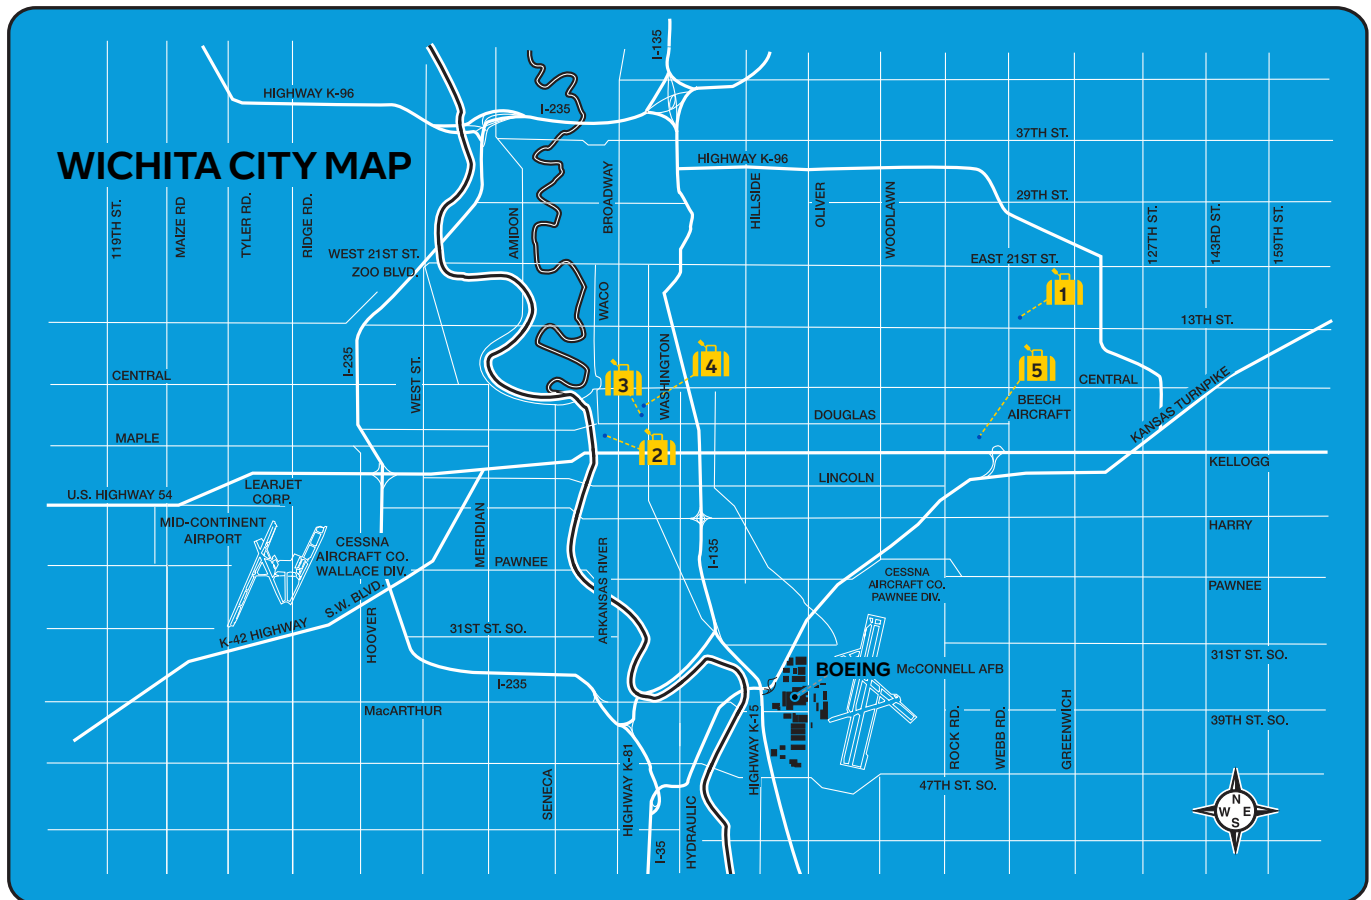

Take exit 3A from I-135 S/KS-15 S/US-81 S

Merge onto US-400 E/US-54 E

Take the exit onto I-135 S/KS-15 S/US-81 S
toward Oklahoma City

Take exit 3A for KS-15 S/Southeast Blvd

Take E 31st St S to S Oliver St in Riverside

Located at the intersection of Oliver and MacArthur on the northwest side of the intersection. Visitor parking is located directly across the street from the Administration Building on the east side of Oliver in D lot. You may park in white lined stalls reserved for visitors.

Address: 3512 N. Webb Road, Wichita, KS 67226

Website: <https://www.flywichita.com/general-aviation-jabara/>

Yingling Aviation (at ICT)

Address: 2010 Airport Road, Wichita, KS 67209

Website: <https://www.yinglingaviation.com/>

Signature Aviation / Signature Flight Support

Address: 1980 S. Airport Road, Wichita, KS 67209

Website: <https://www.signatureaviation.com/locations/ICT>

Hotels

1 Homewood Suites Hilton on the Waterfront
 1550 N. Waterfront Parkway
 Wichita, Kansas 67206
 Phone: 316-260-8844
 Located 9.59 miles from Spirit
 Shopping/Restaurants
http://homewoodsuites.hilton.com/en_US/hw/hotel/ICTHWHW-Homewood-Suites-by-Hilton-The-Waterfront-Kansas/index.do