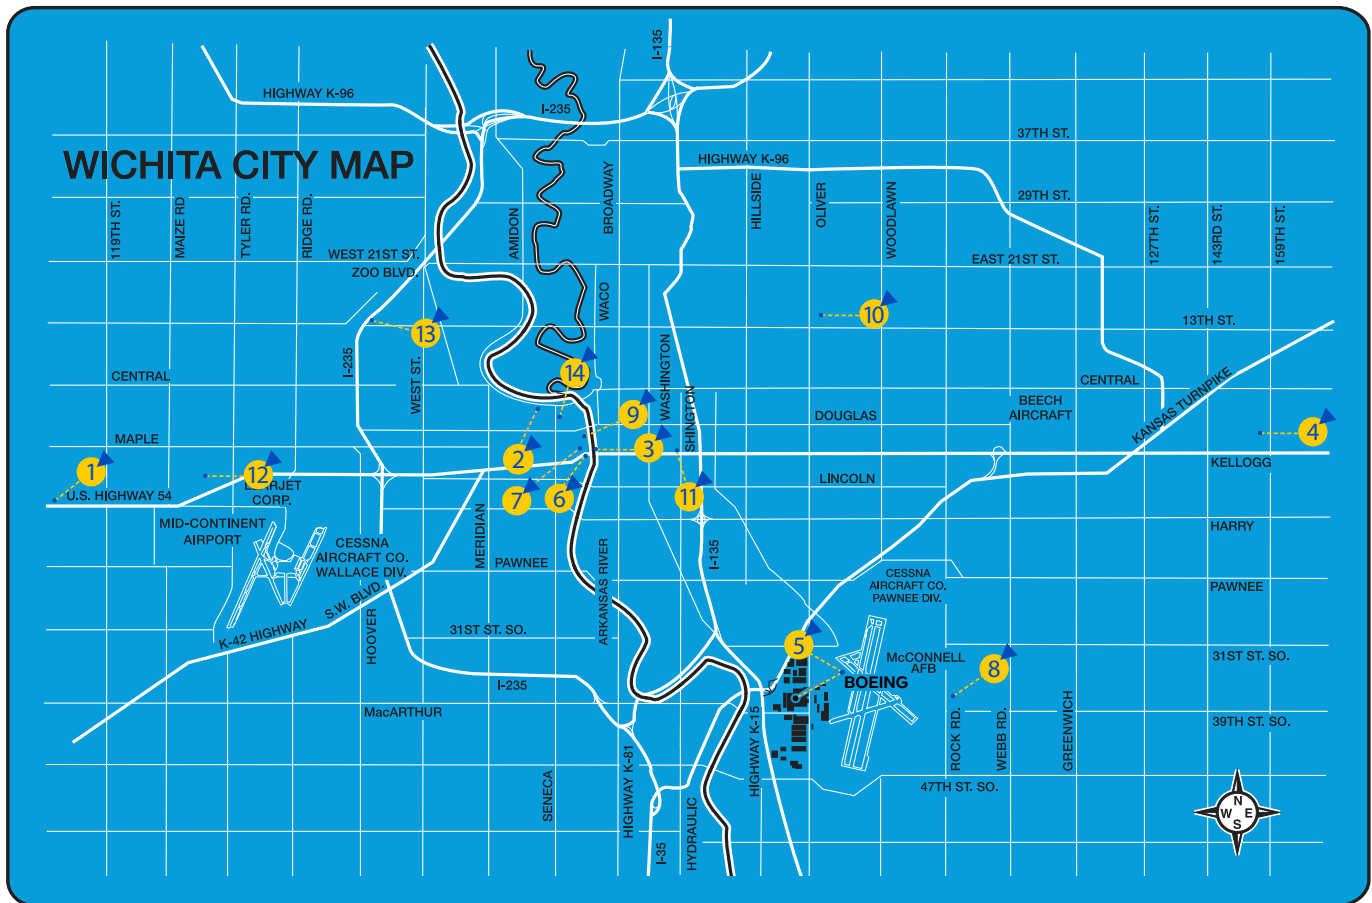

Points of Interest

1 Auburn Hills Golf Course
442 S. 135th Street West
Wichita, Kansas 67235
316-219-9700
golfwichita.com/courses/AuburnHills

2 Botanica, The Wichita Gardens
701 N. Amidon Avenue
Wichita, Kansas 67203-3199
316-264-0448
botanica.org

3 Exploration Place
300 N. McLean Boulevard
Wichita, Kansas 67203-5901
316-660-0600
exploration.org

4 Terradyne Golf Club
1400 Terradyne Drive
Andover, Kansas 67002
Phone: 316-733-2582

5 Kansas Aviation Museum
3350 South George Washington
Boulevard
Wichita, Kansas 67210
316-683-9242
kansasaviationmuseum.org

6 INTRUST Bank Arena
500 E. Waterman
Wichita, Kansas 67202
316-440-9000
intrustbankarena.com

7 Keeper of the Plains
650 N. Seneca Street
Wichita, Kansas 67203
wichita.gov/CityOffices/Culture/Keeper

8 McConnell Air Force Base
McConnell AFB (IAB)
Wichita, Kansas 67210

9 Mid America All Indian Center
650 N. seneca Street
Wichita, Kansas 67203
316-350-3340
theindiancenter.org

10 National Institute for Aviation Research
1845 Fairmount Street
Wichita, Kansas 67214
316-978-5234
niar.wichita.edu

11 Old Town & Museum of World Treasures
835 E. 1st Street N. # 100
Wichita, Kansas 67202-2700
316-263-1311
worldtreasures.org

12 Rolling Hills Golf Club
223 S. Westlink Drive
Wichita, Kansas 67209
Phone: 316-722-1181

13 Sedgwick County Zoo
5555 W. Zoo Boulevard
Wichita, Kansas 67212-1643
316-660-9453
scz.org

14 Wichita Art Museum
1400 West Museum Boulevard
Wichita, Kansas 67203-3296
316-268-4921
wichitaartmuseum.org